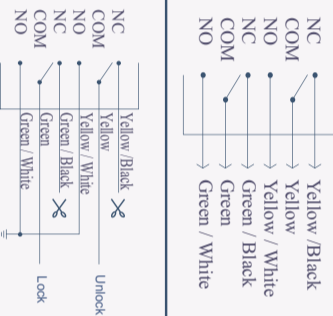

Installation of Central Door Lock

Internal Principles Negative Triggering

Single Line Series Negative Triggering and Positive and Negative Triggering

Double Potential Negative Triggering Positive Circuit